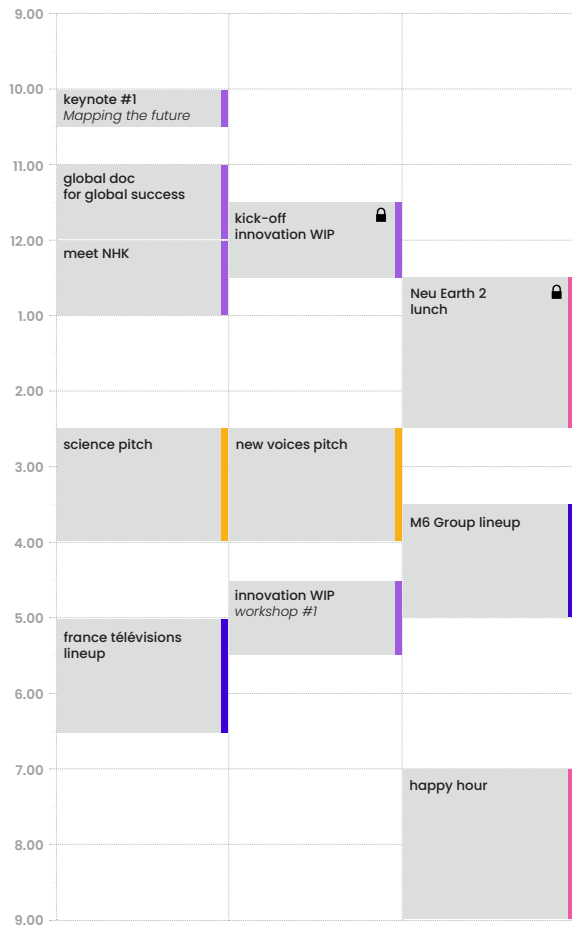

AGENDA

AT A GLANCE

NEW

Welcome desk will be open from Sunday 23 June, from 4pm to 6.30pm.

MONDAY 24 JUNE

TUESDAY 25 JUNE

- pitch sessions
- lineup & showcases
- industry talks
- networking times
- special events

lock icon Sessions and events by invitation only

clock icon All time references are set on Central European Summer Time

Agenda as of April 29, 2024

AGENDA

AT A GLANCE

WEDNESDAY 26 JUNE

- pitch sessions
- lineup & showcases
- industry talks
- networking times
- special events

THURSDAY 27 JUNE

Sessions and events by invitation only

All time references are set on Central European Summer Time

Agenda as of April 29, 2024