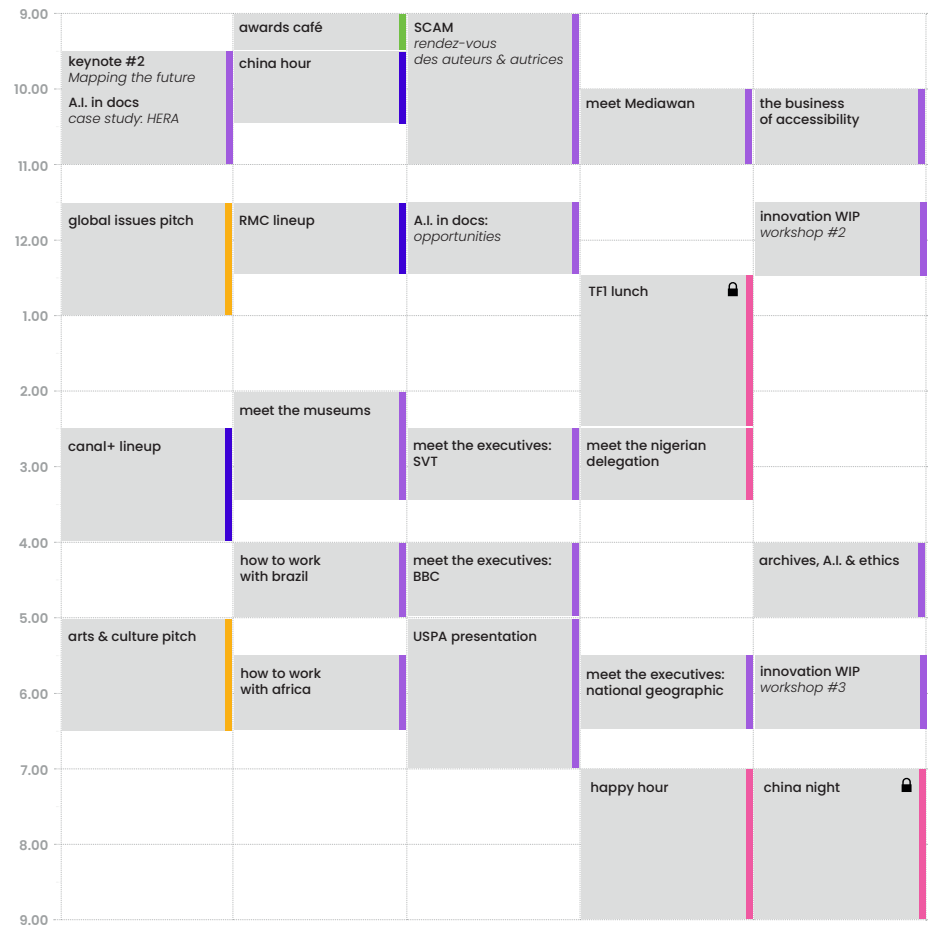

AGENDA

AT A GLANCE

NEW

Welcome desk will be open from Sunday 23 June, from 4pm to 6.30pm.

MONDAY 24 JUNE

TUESDAY 25 JUNE

- pitch sessions
- lineup & showcases
- industry talks
- networking times
- special events

lock icon Sessions and events by invitation only

clock icon All time references are set on Central European Summer Time

Agenda as of April 29, 2024

AGENDA

AT A GLANCE

WEDNESDAY 26 JUNE

- pitch sessions
- lineup & showcases
- industry talks
- networking times
- special events

THURSDAY 27 JUNE

Sessions and events by invitation only

All time references are set on Central European Summer Time

Agenda as of April 29, 2024