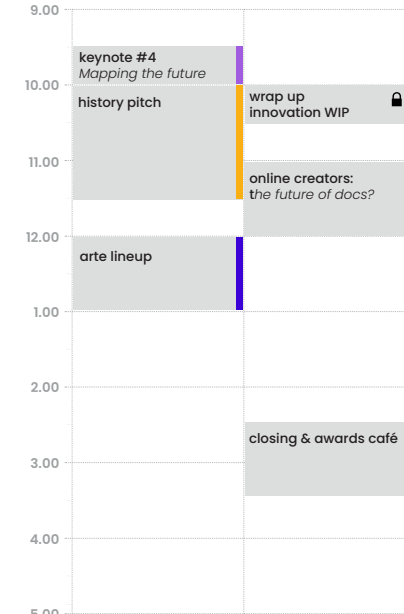

THURSDAY 27 JUNE

Sessions and events by invitation only

All time references are set on Central European Summer Time

Agenda as of April 29, 2024