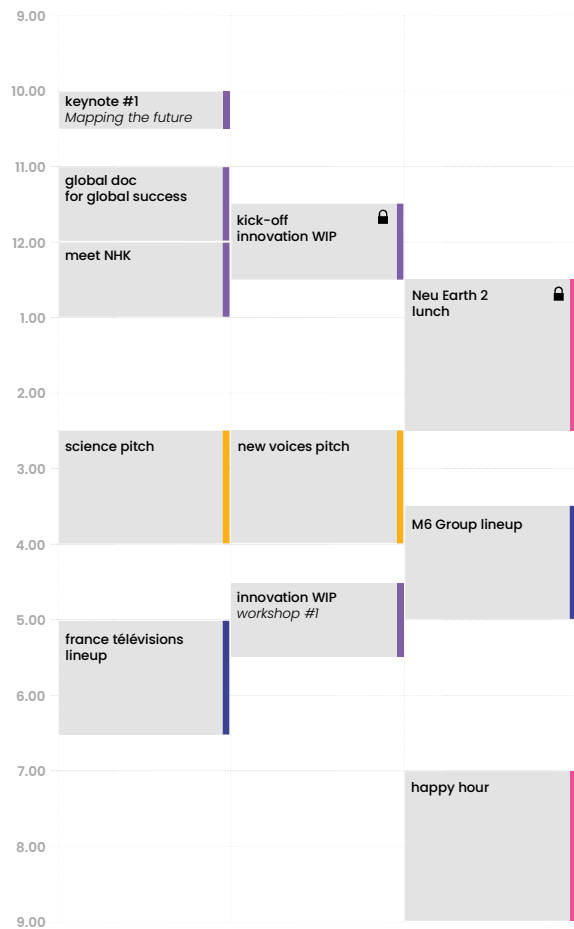

AGENDA

AT A GLANCE

NEW

Welcome desk will be open from Sunday 23 June, from 4pm to 6.30pm.

MONDAY 24 JUNE

TUESDAY 25 JUNE

- pitch sessions
- lineup & showcases
- industry talks
- networking times
- special events

🔒 Sessions and events by invitation only

🕒 All time references are set on Central European Summer Time

Agenda as of April 23, 2024

AGENDA

AT A GLANCE

WEDNESDAY 26 JUNE

- pitch sessions
- lineup & showcases
- industry talks
- networking times
- special events

THURSDAY 27 JUNE

Sessions and events by invitation only

All time references are set on Central European Summer Time

Agenda as of April 23, 2024