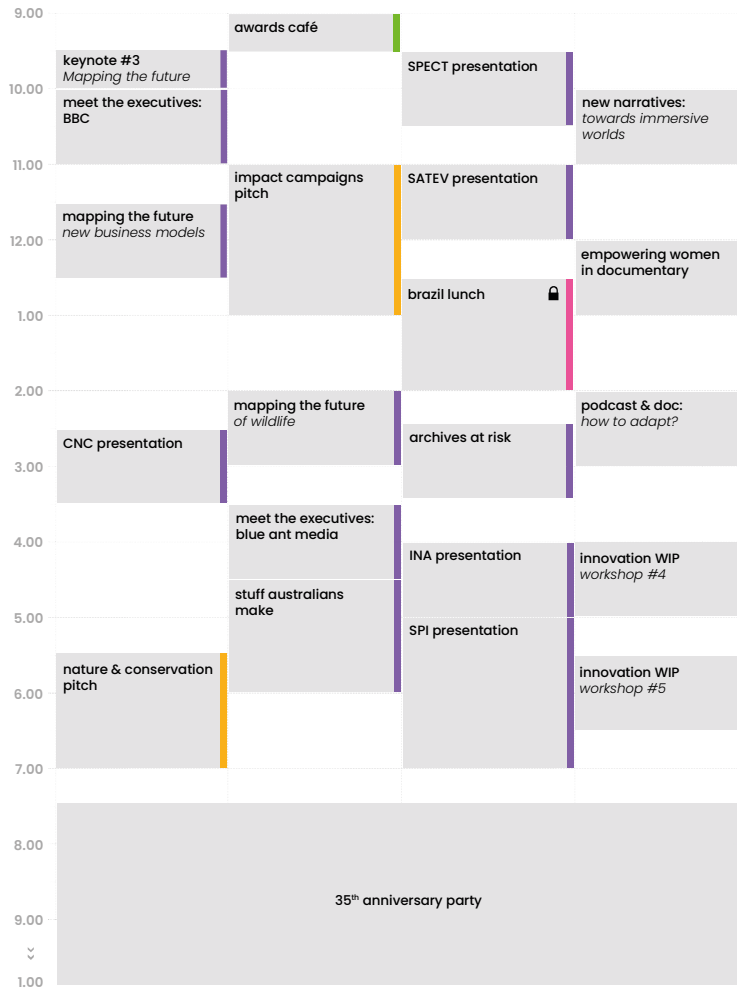

AGENDA

AT A GLANCE

NEW

Welcome desk will be open from Sunday 23 June, from 4pm to 6.30pm.

MONDAY 24 JUNE

TUESDAY 25 JUNE

- pitch sessions
- lineup & showcases
- industry talks
- networking times
- special events

🔒 Sessions and events by invitation only

🕒 All time references are set on Central European Summer Time

Agenda as of April 23, 2024

AGENDA

AT A GLANCE

WEDNESDAY 26 JUNE

- pitch sessions
- lineup & showcases
- industry talks
- networking times
- special events

THURSDAY 27 JUNE

Sessions and events by invitation only

All time references are set on Central European Summer Time

Agenda as of April 23, 2024