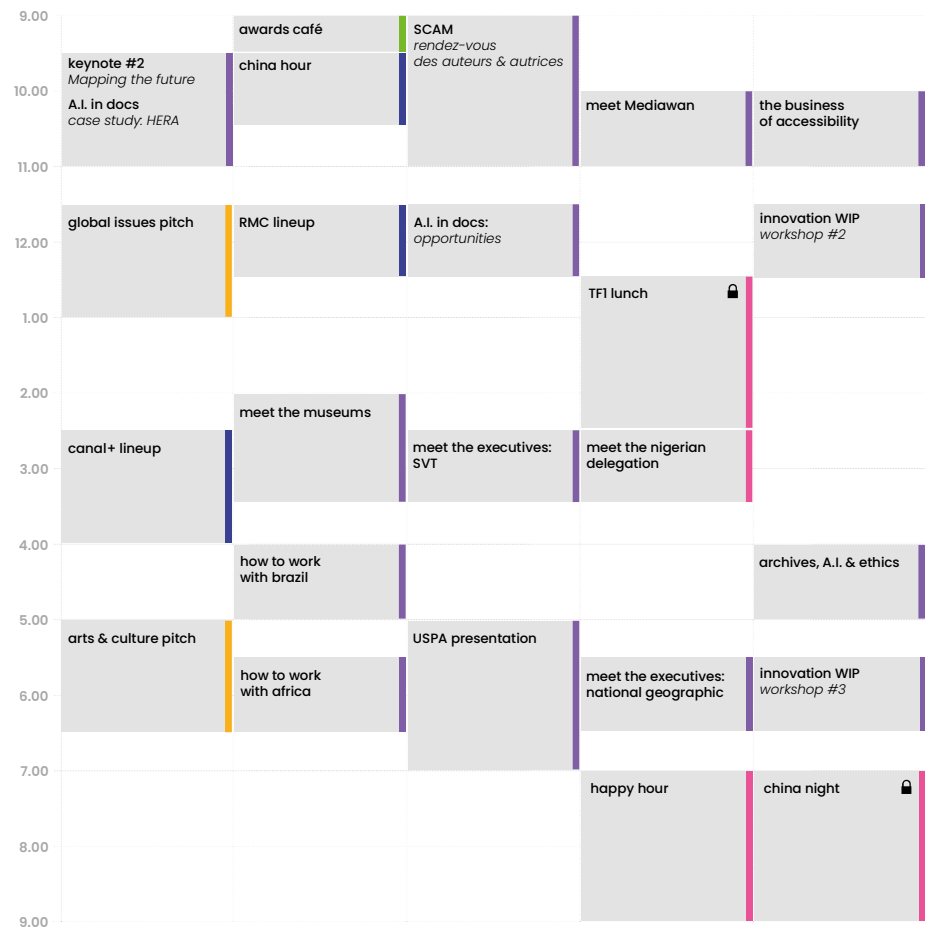

AGENDA

AT A GLANCE

NEW

Welcome desk will be open from Sunday 23 June, from 4pm to 6.30pm.

MONDAY 24 JUNE

TUESDAY 25 JUNE

- pitch sessions
- lineup & showcases
- industry talks
- networking times
- special events

🔒 Sessions and events by invitation only

🕒 All time references are set on Central European Summer Time

Agenda as of April 23, 2024

AGENDA

AT A GLANCE

WEDNESDAY 26 JUNE

- pitch sessions
- lineup & showcases
- industry talks
- networking times
- special events

THURSDAY 27 JUNE

Sessions and events by invitation only

All time references are set on Central European Summer Time

Agenda as of April 23, 2024