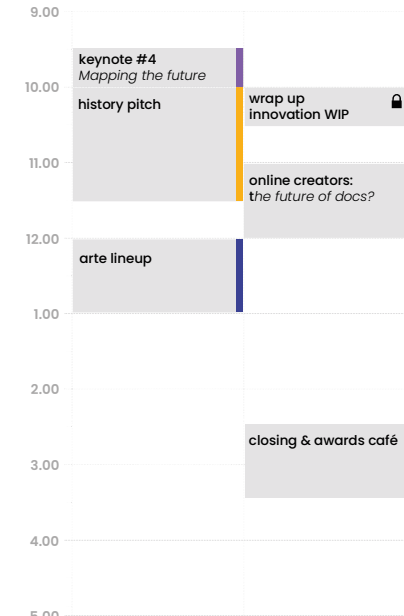

THURSDAY 27 JUNE

Sessions and events by invitation only

All time references are set on Central European Summer Time

Agenda as of April 23, 2024